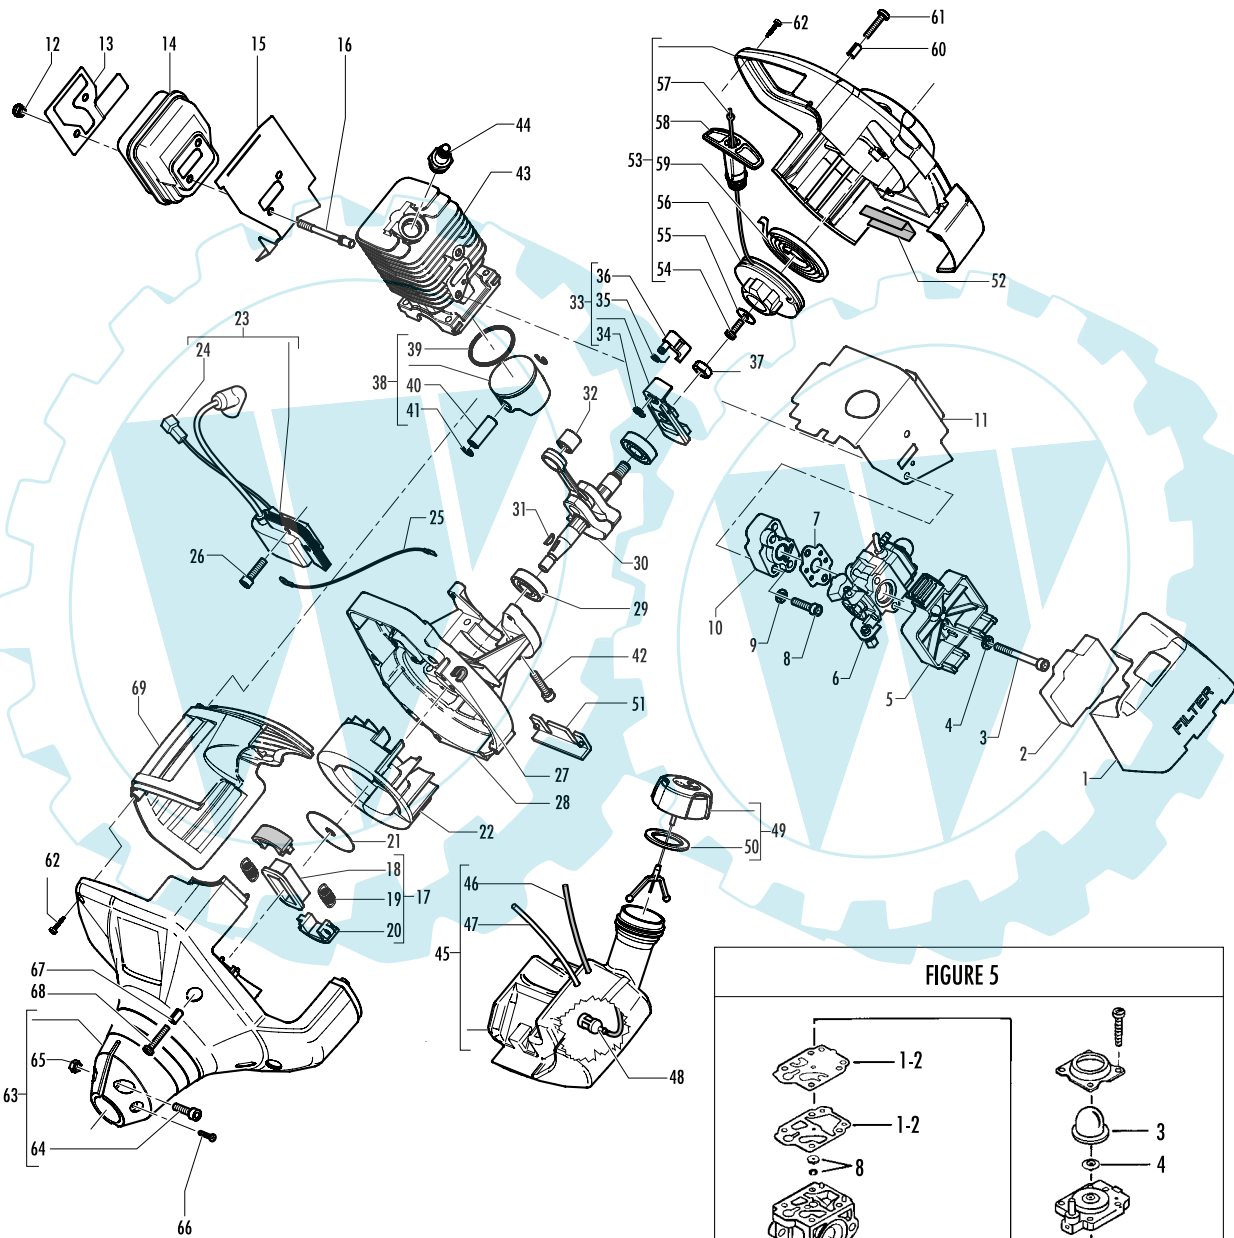

FIGURE 5

brand	PARTNER

date	FEB/04	SHEET 3/4

Model	Prefix
B 300L	01

Product number
953900511

FIGURE 4