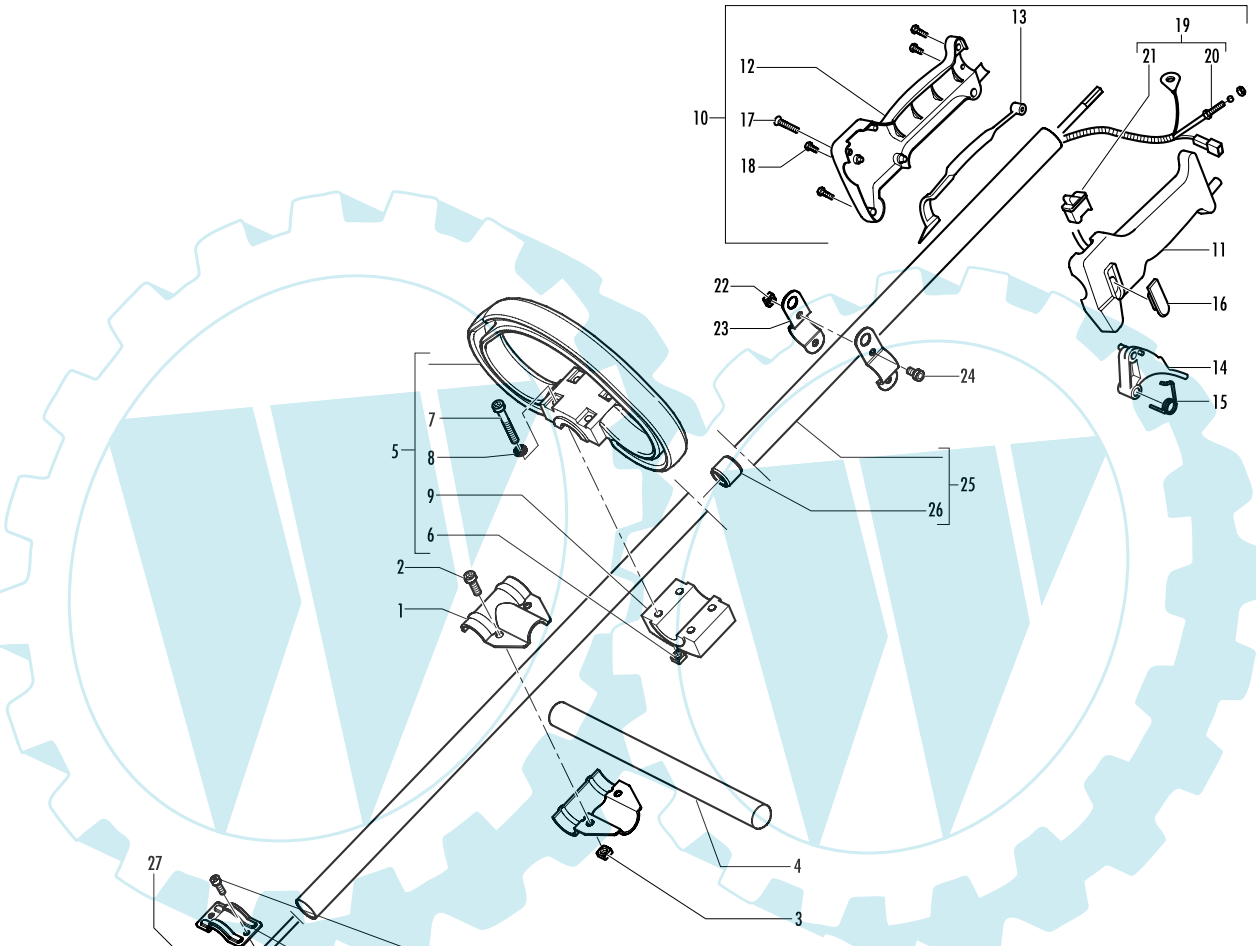

brand	PARTNER

date	FEB/04	SHEET 1/4

Model	Prefix
B 300L	01

Product number
953900511

FIGURE 1