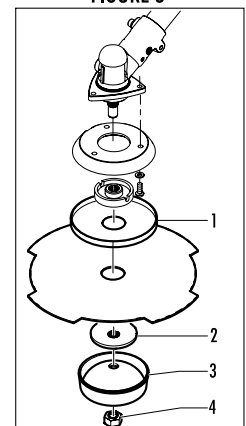

brand	PARTNER

date	FEB/04	SHEET 1/4

Model	Prefix
B 300L	01

Product number
953900511

FIGURE 3