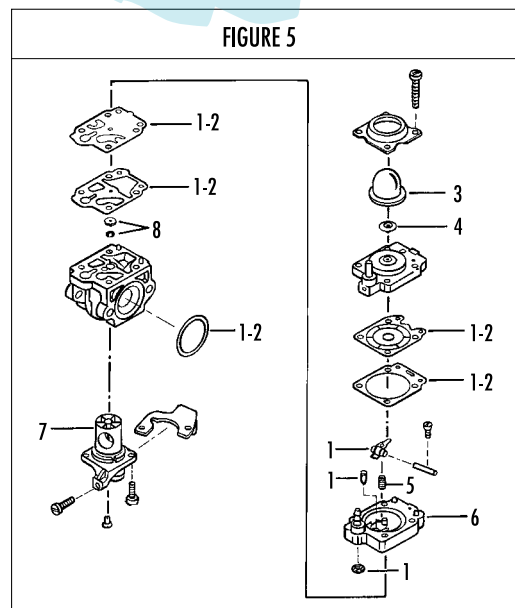

brand	PARTNER

date	FEB/04	SHEET 3/4

Model	Prefix
B 300L	01

Product number
953900511

FIGURE 5