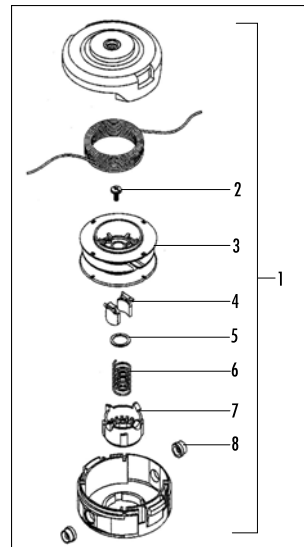

brand	PARTNER

date	FEB/04	SHEET 1/4

Model	Prefix
B 300L	01

Product number
953900511

FIGURE 2